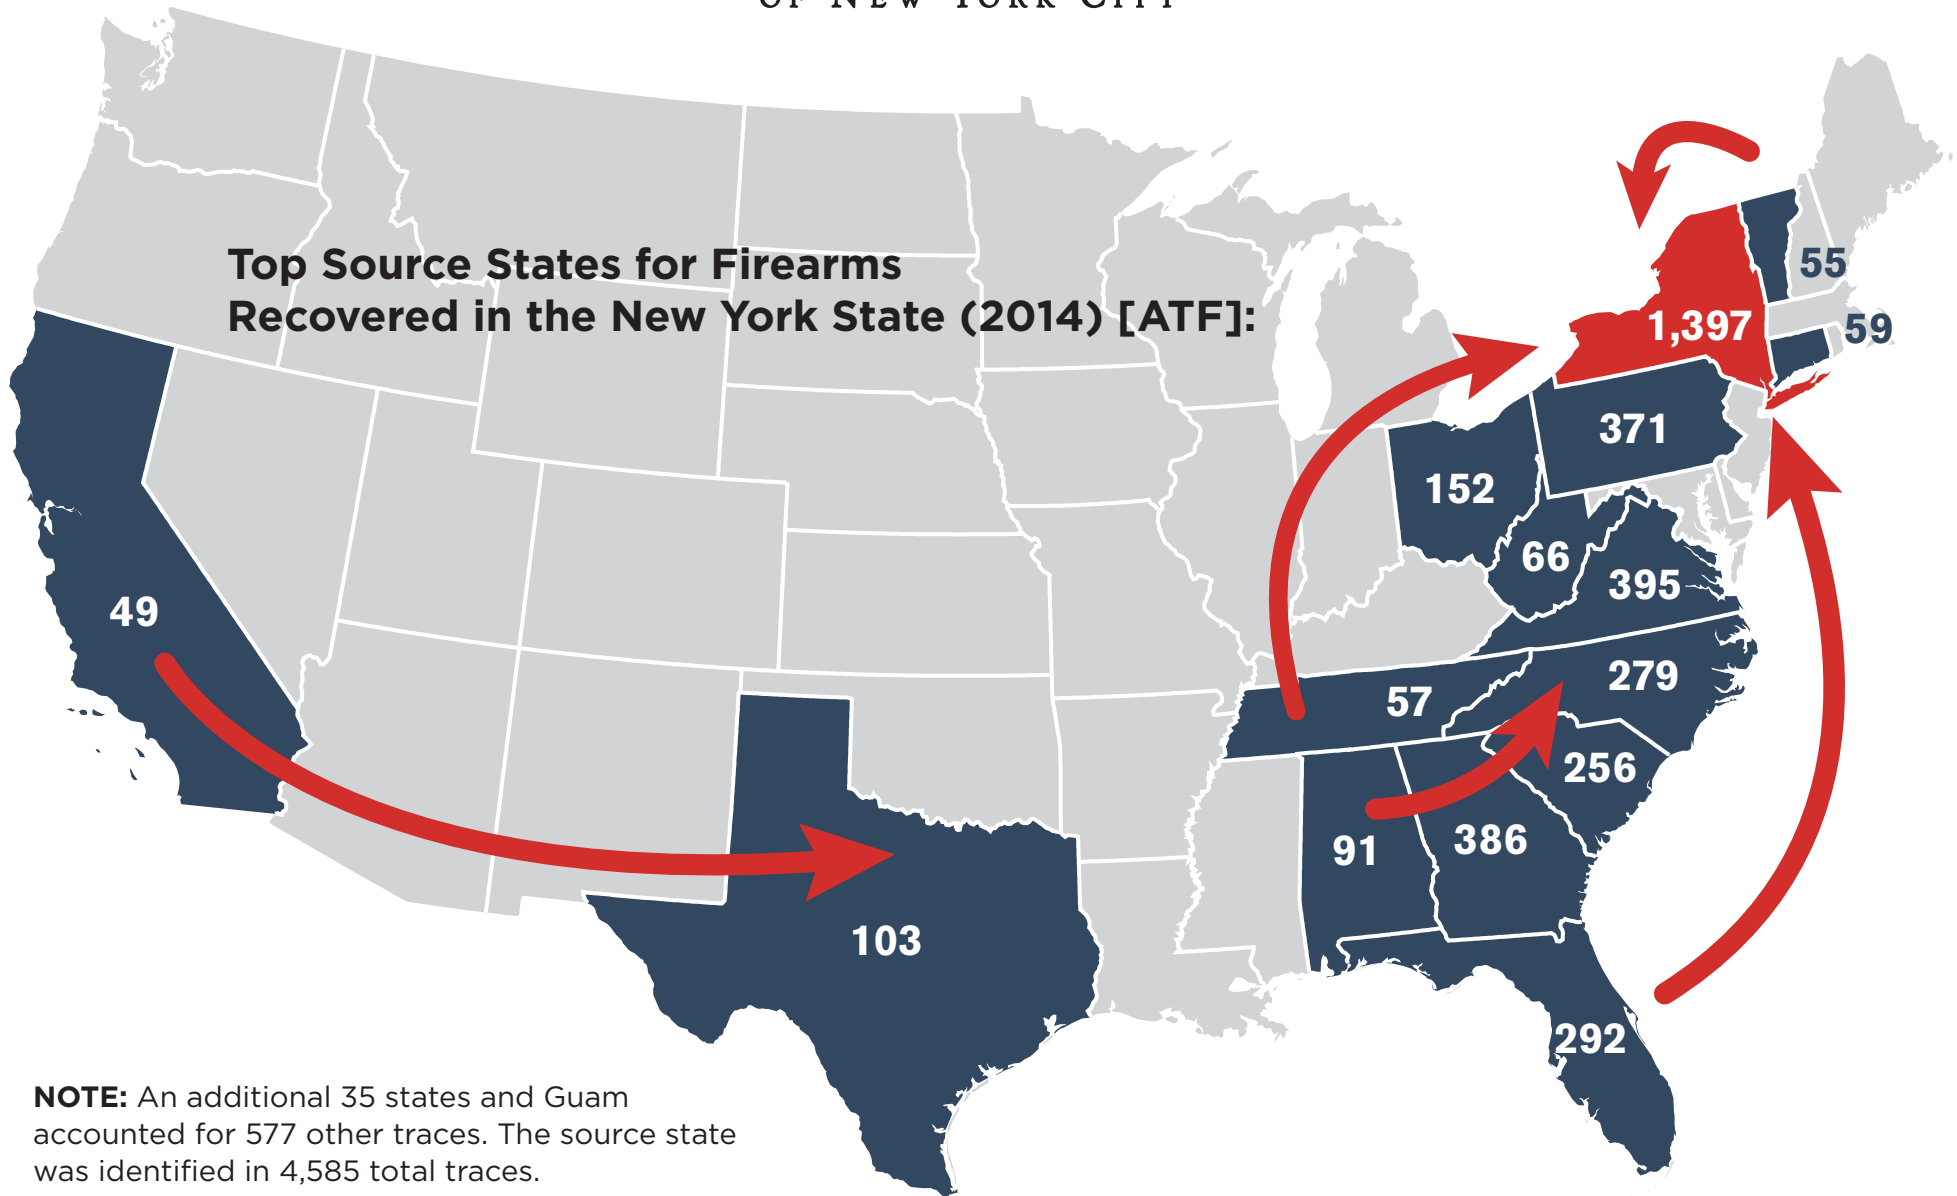

CITIZENS CRIME COMMISSION OF NEW YORK CITY

NOTE: An additional 35 states and Guam accounted for 577 other traces. The source state was identified in 4,585 total traces.